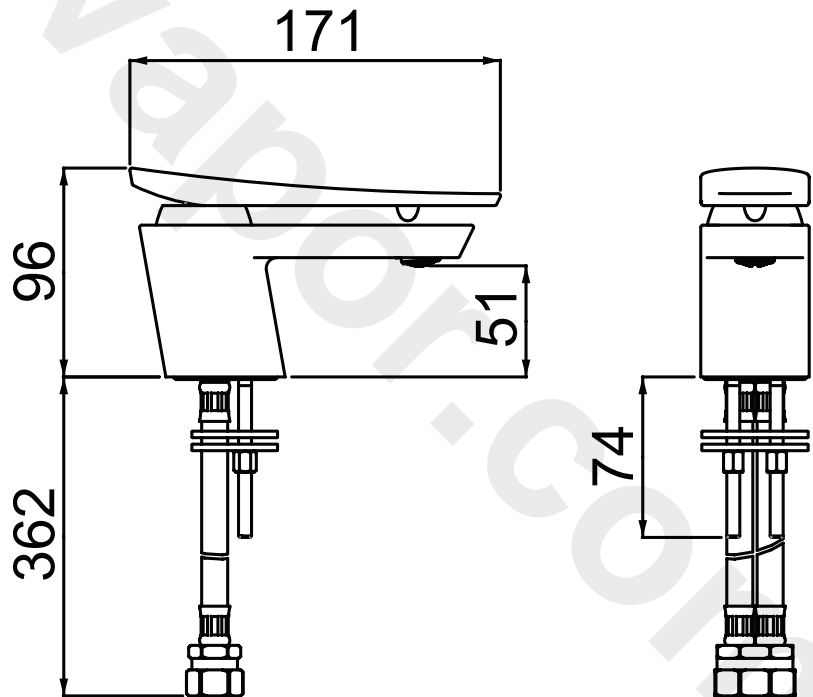

MCLR BASNW SS

CLARET Tap Range Metallix Claret Basin Mixer Silver Sparkle

Features:

- Flexi Tails
- Metal Fixing Nut
- Ceramic cartridge

Specification

Style:	Contemporary
Product Type:	Bathroom Taps
Finish/Colour:	Chrome/Silver Sparkle
Main Construction Material:	Brass
Mount Type:	Deck Mounted
Handle Type:	Lever
Connection Inlet:	1/2" BSP Female
Connection Outlet:	N/A
Number of Tap Holes:	1
Valve/Cartridge Type:	35mm Ceramic Cartridge
Plumbing System Requirements:	All Plumbing Systems
Working Pressure Range:	Min. 0.2 bar, Max. 5.0 bar
Maximum Hot Water Temperature: °C	65
Maximum Dynamic Pressure: (bar)	5
Maximum Static Pressure: (bar)	10
Flow Type:	Single
Flow Rate: (l/min @ 3 bar)	23.3

Dimensions (measurements in mm)

For more products, visit our website:
<http://www.bristan.com>

Flow Rates (l/min)

System Pressure (bar)	0.2	0.5	1	2	3	5
MCLR BASNW SS	5.6	8.9	12.6	17.8	22.1	28.5

TECHNICAL
DATA
SHEET